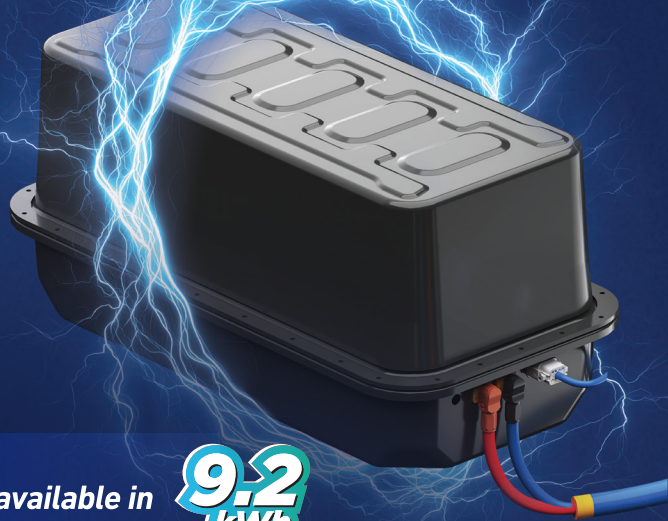

Bluetooth

CHALO DOOR TAK

Big Battery

Enjoy a long range of 259 km*

12.1 kWh

Also available in

9.2 kWh

SPACIOUS SEAT