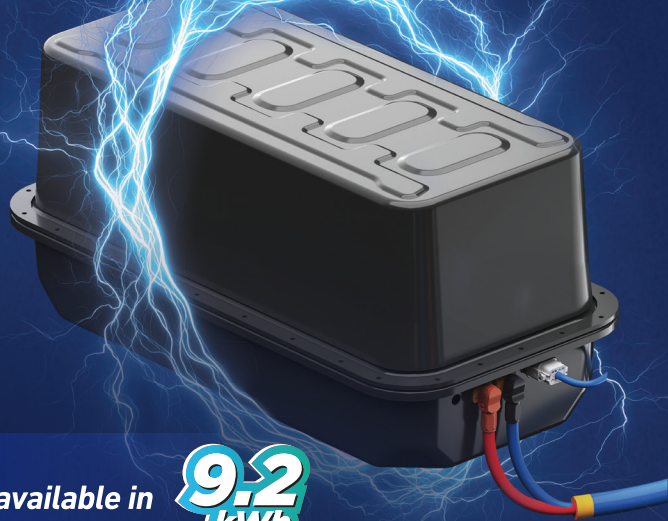

NEW BAJAJ WEGO

272 KM* मैल रेंज

*As per ARA certificate. Warranty for P5012. Terms and conditions apply.

PSO 09

PSO 12

37% Gradeability

Better Space

6 Years/1.5 lakh km Battery Warranty#

Bluetooth

CHALO DOOR TAK

Big Battery

Enjoy a long range of 272 km*

12.1 kWh

Also available in

9.2 kWh

SPACIOUS SEAT