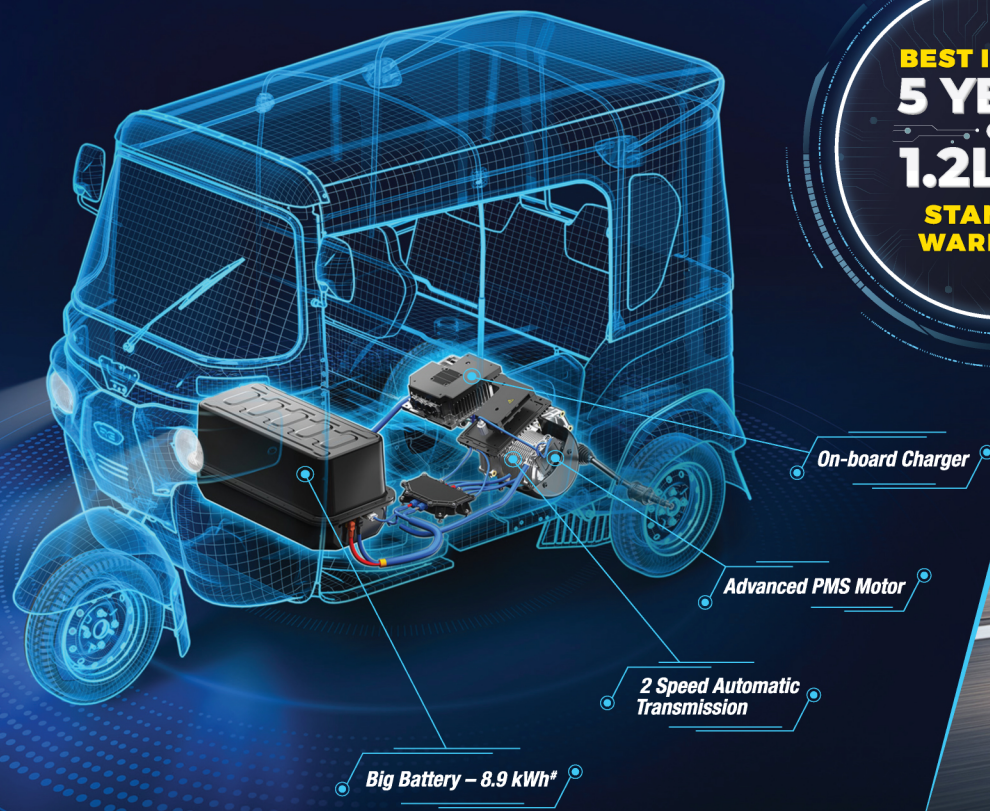

New

E-TEC 9.0

THE WORLD'S FAVOURITE INDIAN

TECHNOLOGY NAYI BHAROSA WAHI

**BEST IN CLASS
5 YEARS
OR
1.2L km
STANDARD
WARRANTY***

178 km[#] range on single charge

Better 29% Gradeability

Strong Chassis

75 Lakh^{##} satisfied customers

24/7 Roadside Assistance
1800-210-0981

*Terms & conditions apply. *As per ARAI certificate. **75 lakh represent the total number of BAJAJ three-wheeler customers.

8.9 kWh

Big Battery

With a big battery of 8.9 kWh, enjoy a long range of 178[#] km.

On-board Charger

Now charge anytime, anywhere, without the inconvenience of carrying a heavy charger.

2 Speed Automatic Transmission

Big Tubeless Radial Tyre

Experience a more comfortable driving experience and hassle-free repair.

Drive Shaft

CV shaft which reduces maintenance and enhances durability.

Specifications

Performance

Top Speed	45 km/h (Eco 40 km/h, Power 45 km/h)
-----------	--------------------------------------